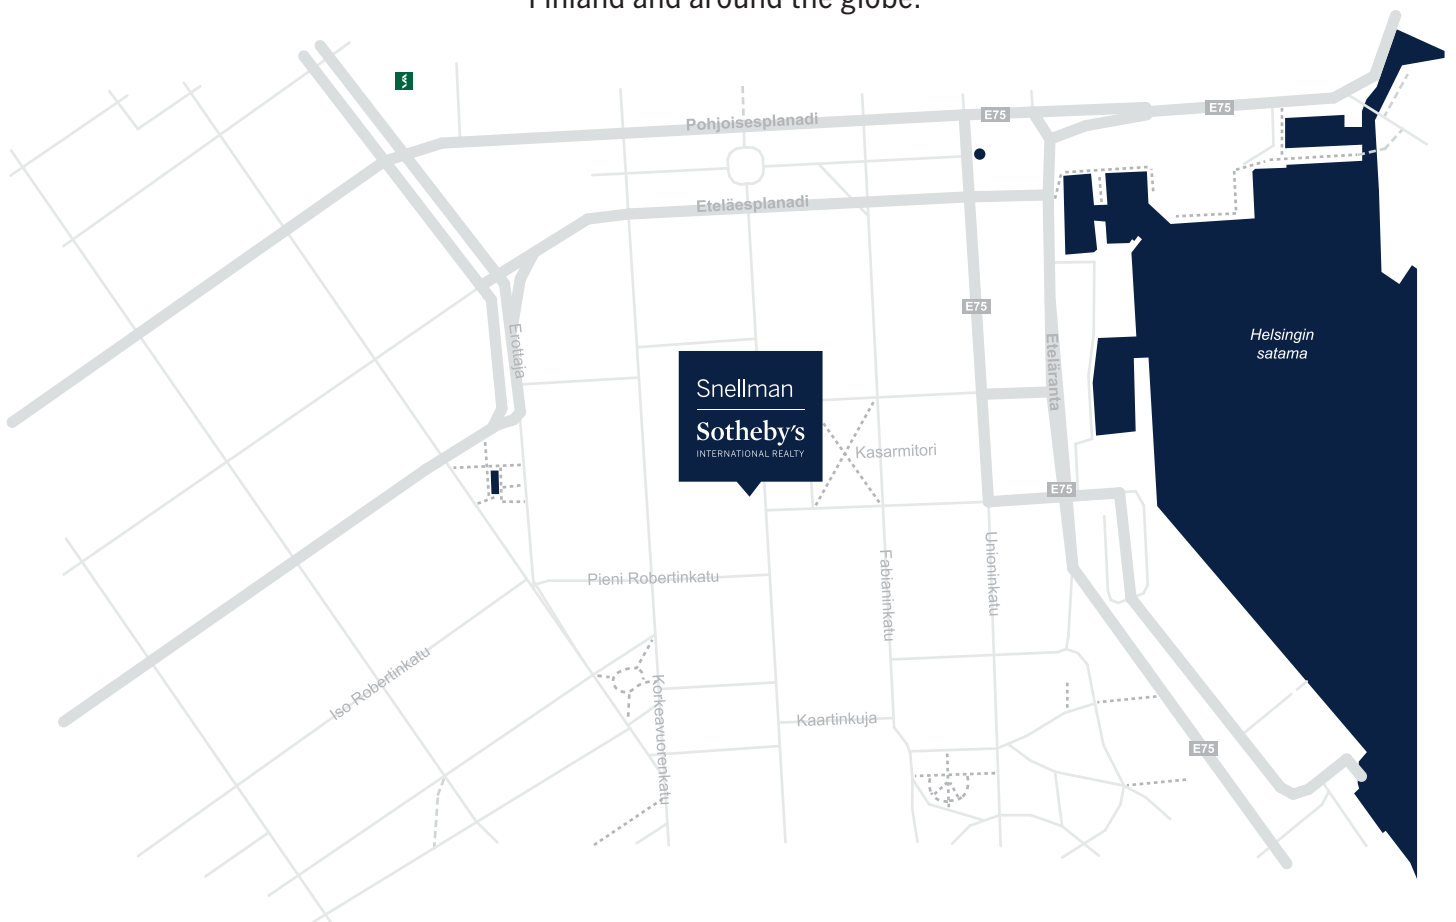

Your International Real Estate Agent Locally

Snellman Sotheby's International Realty

Snellman Sotheby's International Realty Finland is part of one of the world's largest real estate brokerage chains. We are one of the very few brokerages specializing in high-end real estate, empowering us to share and show the best listings both in Finland and around the world in any given market segment.

Sotheby's ja Sotheby's International Realty®

The history of Sotheby's International Realty dates to 1744 when the traditional Sotheby's auction house was founded. Alongside it, a real estate brokerage was established in 1976, with the ambition to serve quality-conscious customers equally strong and with the same service level than in art and antiquities auctions.

Today, our global reach includes 86 countries, with a strength of 1 100 offices and 26 000 brokers. We are inspired by interesting and unique listings both in Finland and around the globe.

Kasarmikatu 34, 00130 Helsinki | + 358 (0)10 315 6900 | info@sothebysrealty.fi

www.sothebysrealty.fi