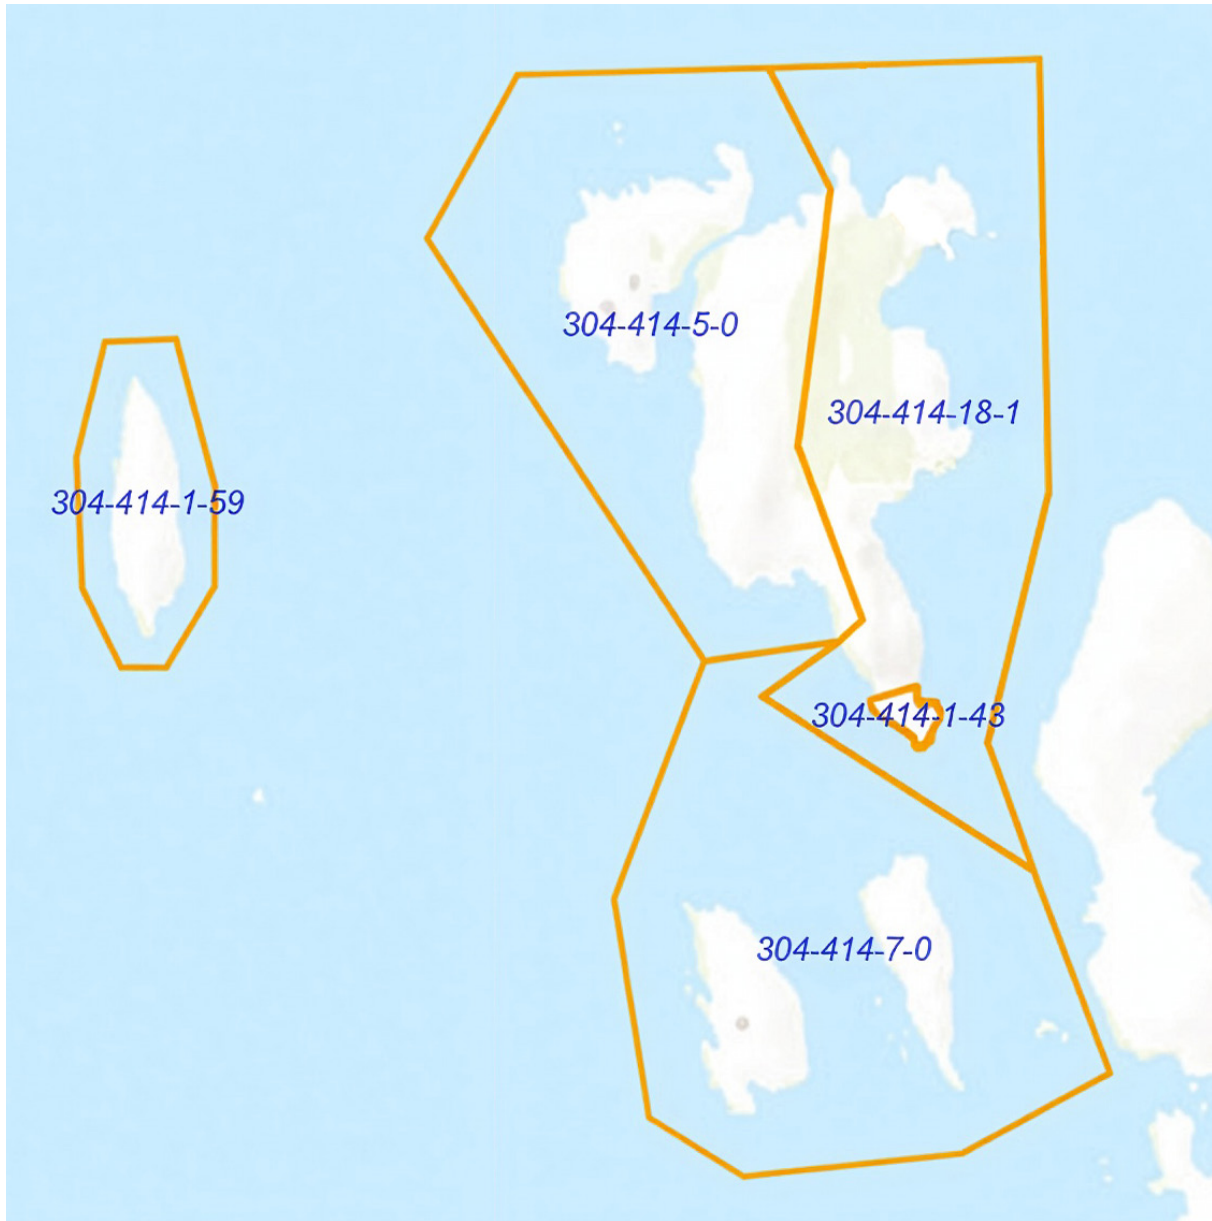

Contact us for confidential queries and to arrange a private viewing

Soile Goodall

Senior Broker, LKV

+358 (0)40 533 5533

soile@sothebysrealty.fi

Property map

Juusluoto, 23360 Kustavi

Private island complex | 25.74 ha land area and 78.15 ha water area | Turku Archipelago